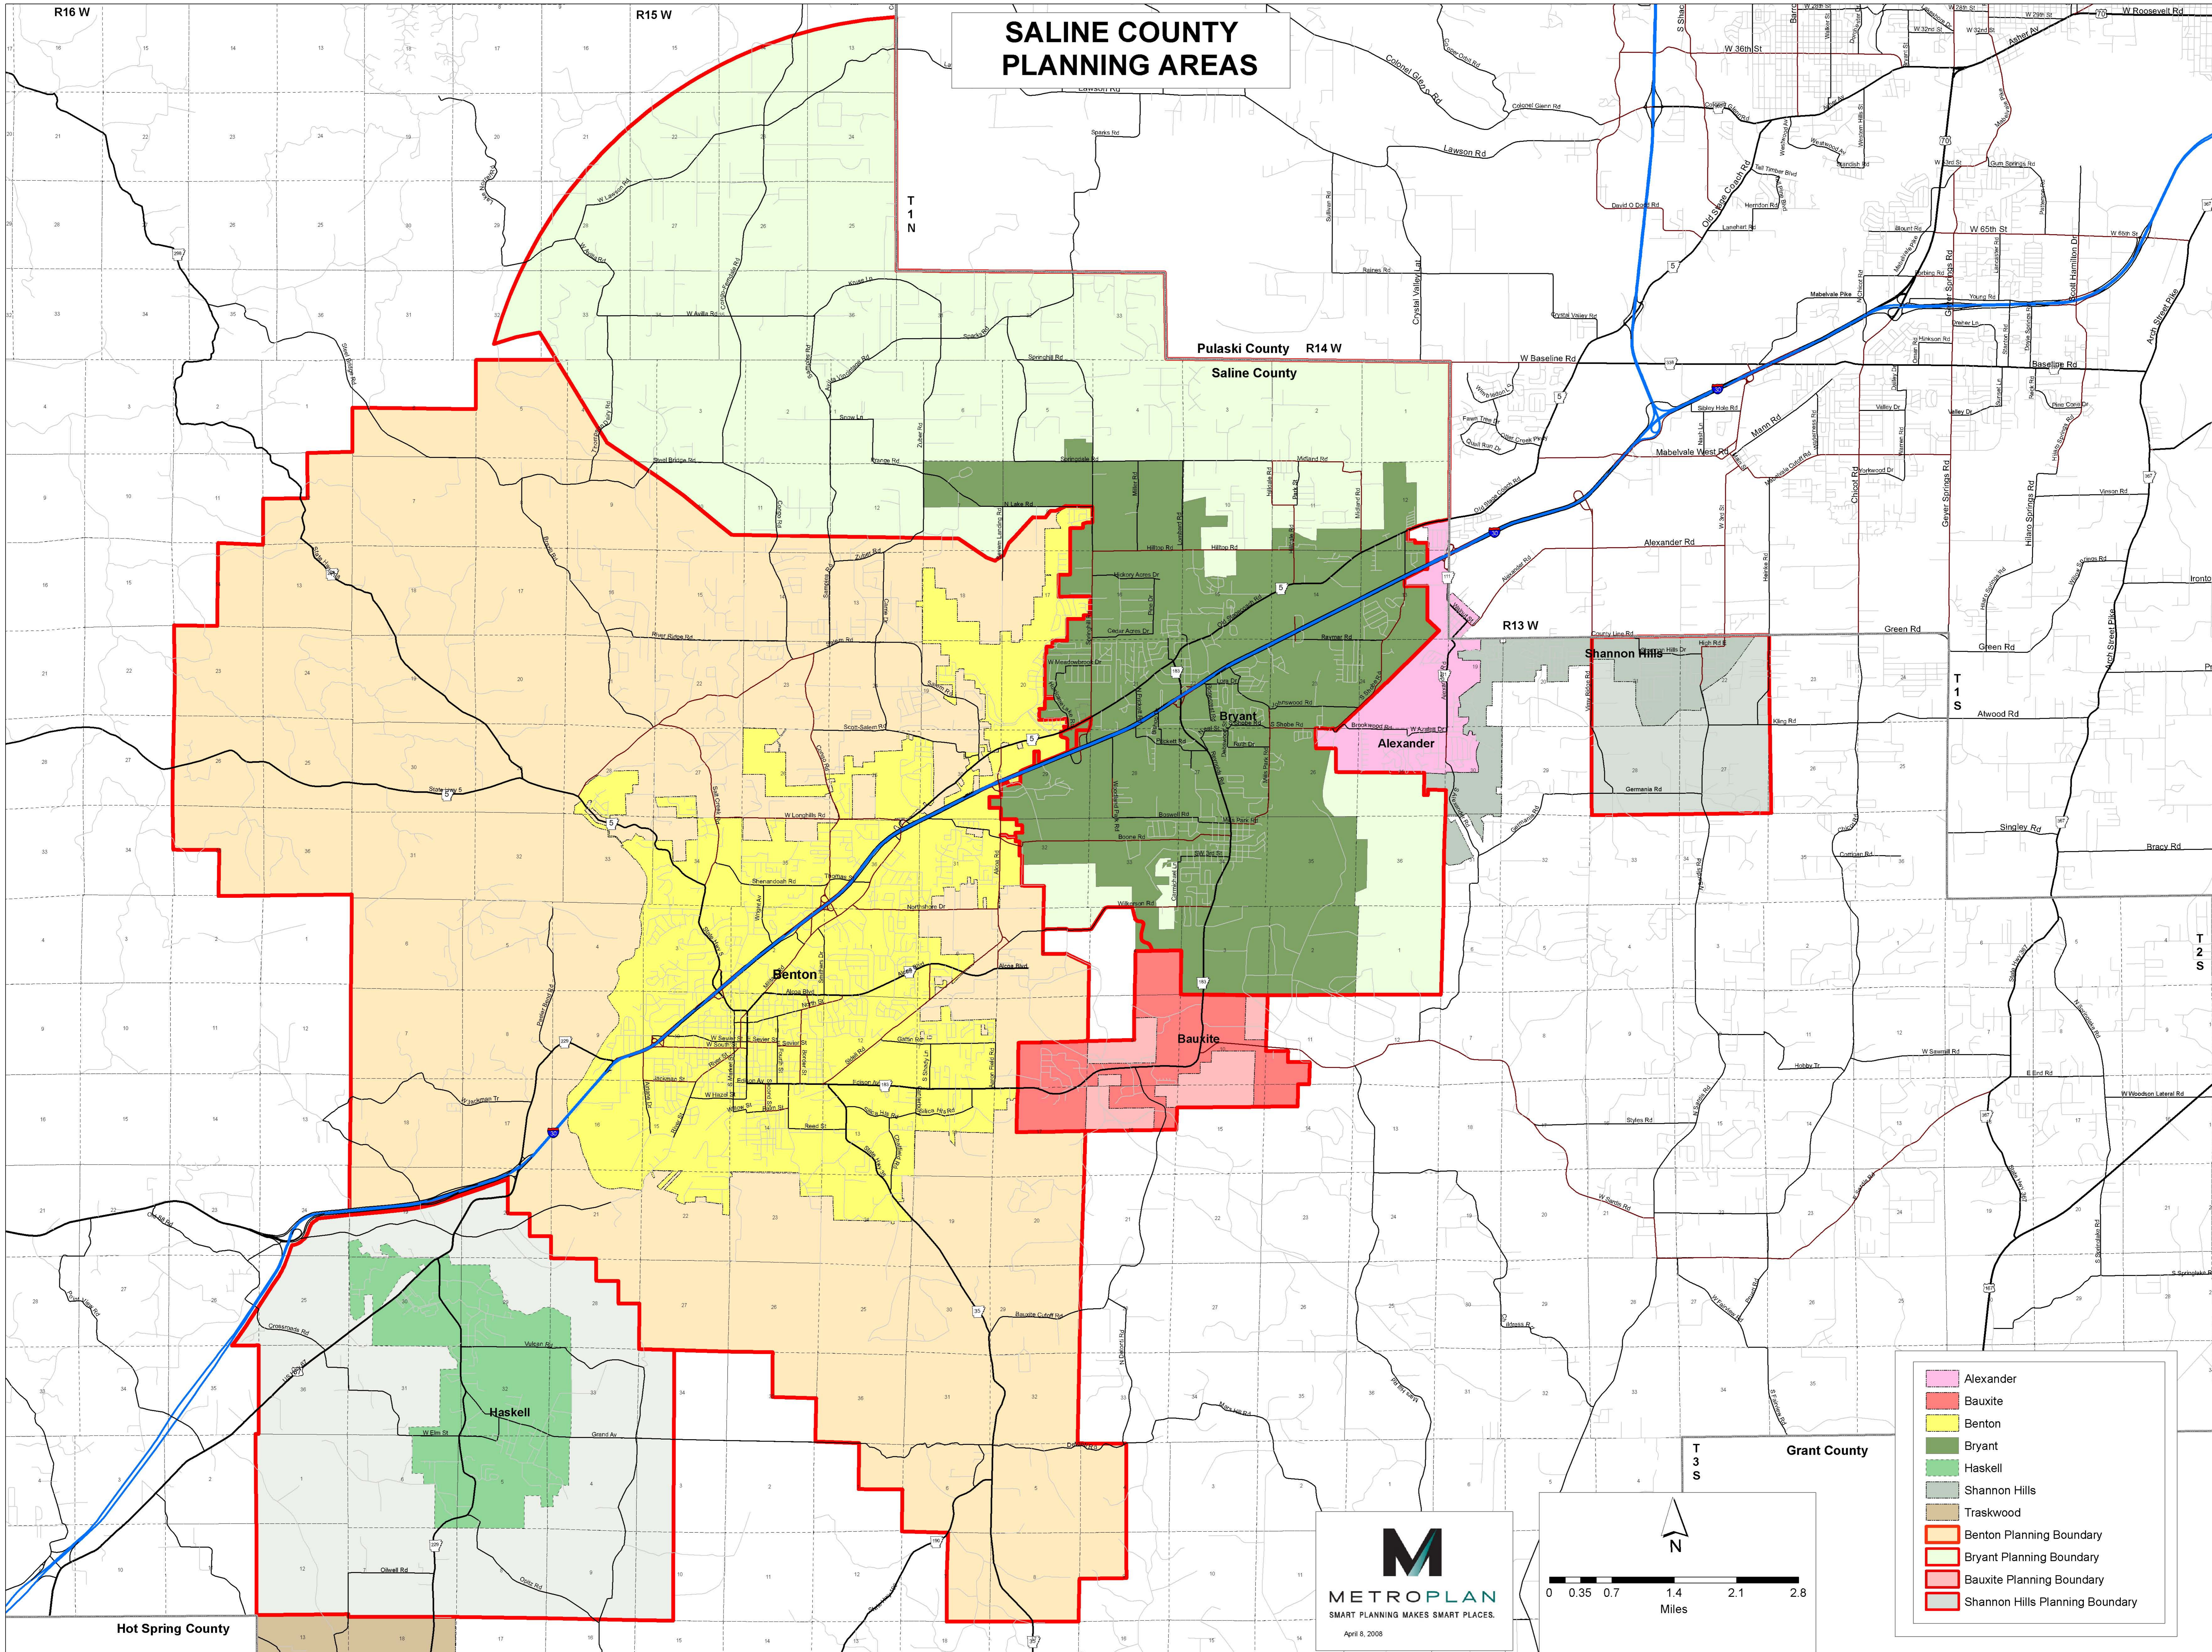

SALINE COUNTY PLANNING AREAS

- Alexander
- Bauxite
- Benton
- Bryant
- Haskell
- Shannon Hills
- Traskwood
- Benton Planning Boundary
- Bryant Planning Boundary
- Bauxite Planning Boundary
- Shannon Hills Planning Boundary

Hot Spring County

Grant County

Pulaski County

Saline County

Shannon Hills

Alexander

Bauxite

Benton

Bryant

Haskell

T
1
N

T
1
S

T
2
S

T
3
S

R16 W

R15 W